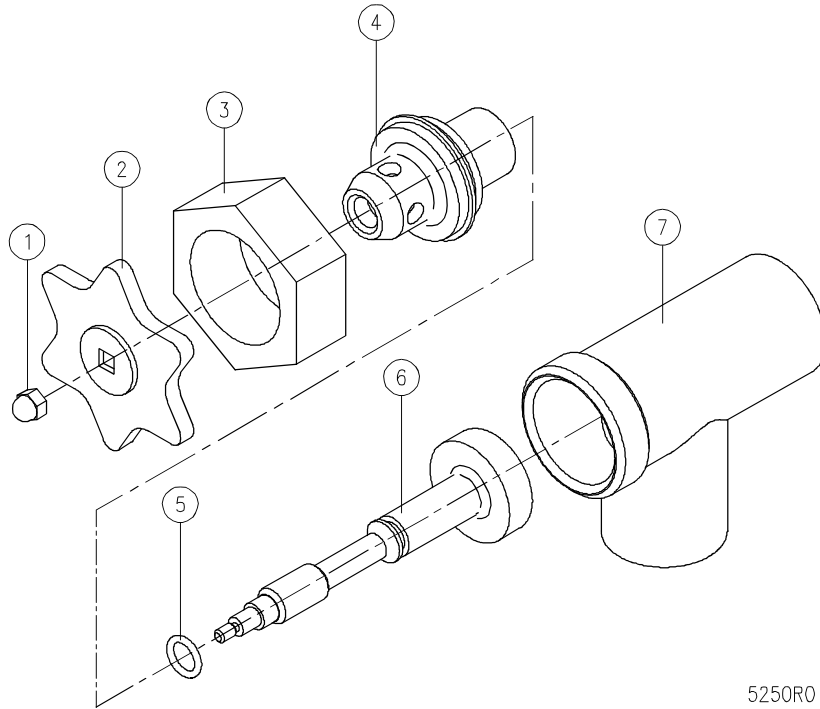

PARTS LIST, DIRECT STEAM WALL MOUNT TILTING KETTLES,
MODELS: DWT-20, 30, 40, 60, 80, 100

FIGURE 5

DRAW-OFF VALVE - OPTIONAL

5250R0

FIGURE 5

<u>ITEM</u>	<u>PART NUMBER</u>	<u>DESCRIPTION</u>	<u>QUANTITY</u>
	3-D015	1-1/2" Draw-Off Valve Assembly	
1	9031-3	Acorn Nut, 10-24 UNC	1
2	4115-1	Handle	1
3	3-DV13	Gland Nut	1
4	3-DV14	Bonnet	1
5	3-DV16	"O" Ring	1
6	3-DV15RV	Stem Assembly	1
7	3-DV17	Valve Body	1