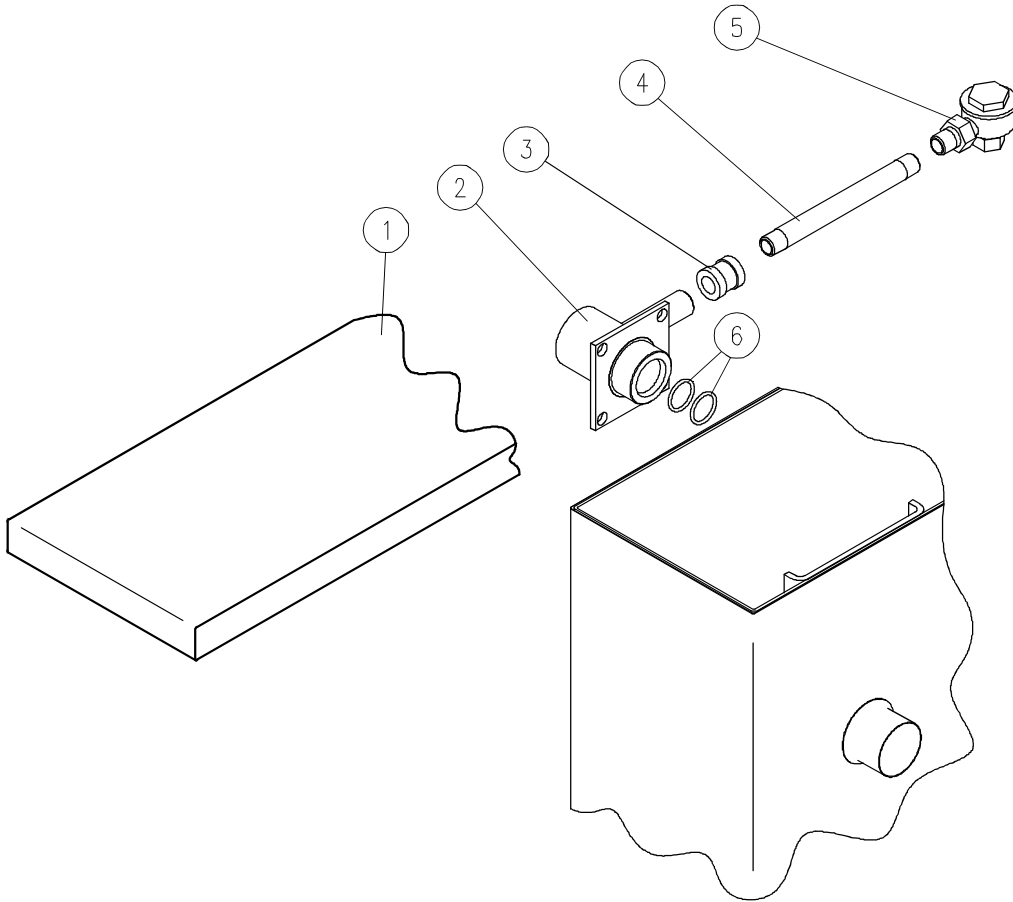

PARTS LIST, DIRECT STEAM WALL MOUNT TILTING KETTLES,
MODELS: DWT-20, 30, 40, 60, 80, 100

FIGURE 3

5760-2R0

<u>ITEM</u>	<u>PART NUMBER</u>	<u>DESCRIPTION</u>	<u>QUANTITY</u>
1	2990-1	Console Cover	1
2	8-2089	Trunnion Housing	1
3	9042-3	Coupling, 1/2" NPT	1
4	9009-080	Nipple, 1/2" x 8 Long	1
5	3-TST4	Steam Trap, 1/2"	1
6	2-218R	"O" Ring	2