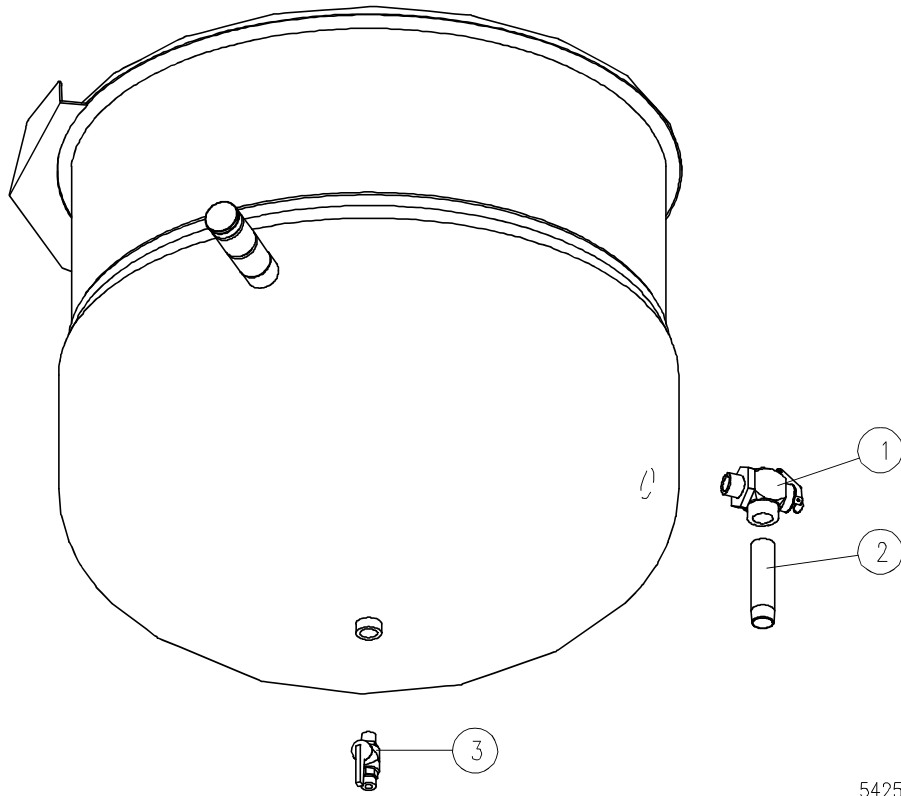

PARTS LIST
DIRECT STEAM WALL MOUNT TILTING KETTLES
MODELS: DWT-20, 30, 40, 60, 80, 100

CROWN FOOD SERVICE EQUIPMENT LTD.
70 OAKDALE ROAD, DOWNSVIEW, (TORONTO), ONTARIO, CANADA, M3N 1V9
TELEPHONE: (416) 746-2358, FAX: (416) 746-8324
PRINTED IN CANADA

PARTS LIST, DIRECT STEAM WALL MOUNT TILTING KETTLES,
 MODELS: DWT-20, 30, 40, 60, 80, 100

FIGURE 1

KETTLE BODY

5425-1R0

ITEM	PART NO.	DESCRIPTION	QUANTITY
** 1	3-SRV8-1	Relief Valve, 35 PSI	1
	3-SRV9-1	Relief Valve, 50 PSI	1
2	5184-1	Down Tube	1
3	9189-1	Ball Valve	1

FIGURE 2

<u>ITEM</u>	<u>PART NUMBER</u>	<u>DESCRIPTION</u>	<u>QUANTITY</u>	
1	5341-1	Decal, Tilt	1	
2	8-2054	Hand Wheel	1	
3	1-72U4	Set Screw, 3/8" -16 NC x 1/2"	1	
4	6738-2	Tilt Shaft	1	
5	1-52U4	Set Screw, 1/4" -20 NC x 1/2"	1	
6	2-T6U5	Tension Pin, 3/16" OD x 1-1/4"	1	
7	5329-1	Cotter Pin, 3/16" x 1"	1	
8	2-HN66	Jam Nut, 3/4" - 16 NF	2	
9	5328-1	Washer, 3/4" ID x 1-1/4" OD	1	
10	5327-1	Thrust Bearing	2	
11	5393-1	Segment Gear and Worm Gear Kit (Includes items 5, 6, 15, 16, 17, 18)	1	
12	2-72U7	Set Screw, 3/8" - 16 NC x 1-3/4"	1	
13	9029-3	Nut, 3/8" - 16 NC	1	
14	1-R325	Retaining Ring	1	
15	8-2075-1	Key, 1/4" Square	1	
16	2-96C8	Bolt, 1/2" - 13 NC x 2"	1	
17	1-W4C0	Split Lock Washer, 1/2"	1	
18	1-99C0	Nut, 1/2" -13 NC	1	
**	19	4327-2	Single Faucet c/w 12" Spout	1
		4326-2	Double Faucet c/w 12" Spout	1
	20	2987-1	Console Cover with Faucet Hole	1
	21	4741-1	Trunnion Housing	1
	22	2-218R	"O" Ring	2

PARTS LIST, DIRECT STEAM WALL MOUNT TILTING KETTLES,
 MODELS: DWT-20, 30, 40, 60, 80, 100

<u>ITEM</u>	<u>PART NUMBER</u>	<u>DESCRIPTION</u>	<u>QUANTITY</u>
23	2-79S0	Nut, 3/8" - 16 NC	4
24	S01C-38	Split Lock Washer, 3/8"	2
25	M50C-3816-114	Hex Bolt 3/8" - 16 NC x 1-1/4"	2
26	9011-4	Elbow, 3/4" NPT	4
27	9010-056	Nipple, 3/4" x 5-3/4" Long	1
28	9010-080	Nipple, 3/4" x 8" Long	1
29	9042-4	Coupling, 3/4" NPT	1
30	9010-024	Nipple, 3/4 x 2-1/2" Long	1
31	3-SCE6	Steam Valve c/w Knob	1
32	3-SC06	Steam Valve Knob	1