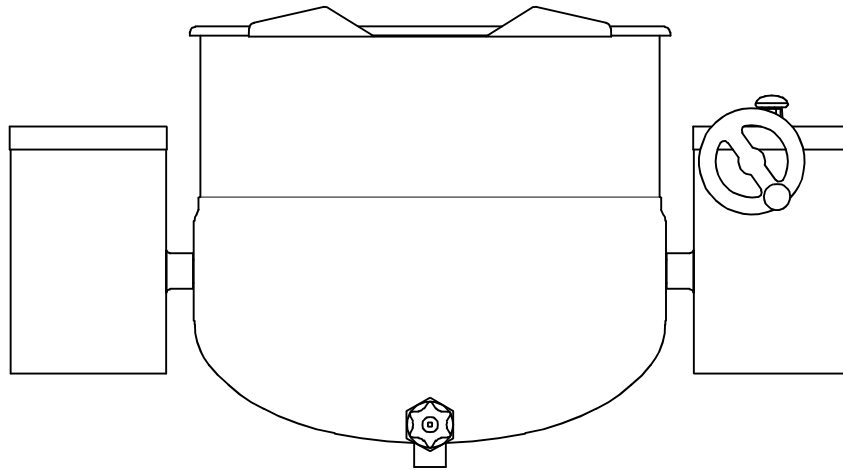

PARTS LIST
DIRECT STEAM WALL MOUNT TILTING KETTLES
MODELS: DWT-20, 30, 40, 60, 80, 100

CROWN FOOD SERVICE EQUIPMENT LTD.
70 OAKDALE ROAD, DOWNSVIEW, (TORONTO), ONTARIO, CANADA, M3N 1V9
TELEPHONE: (416) 746-2358, FAX: (416) 746-8324
PRINTED IN CANADA

PARTS LIST, DIRECT STEAM WALL MOUNT TILTING KETTLES,
 MODELS: DWT-20, 30, 40, 60, 80, 100

FIGURE 1

KETTLE BODY

5425-1R0

ITEM	PART NO.	DESCRIPTION	QUANTITY
** 1	3-SRV8-1	Relief Valve, 35 PSI	1
	3-SRV9-1	Relief Valve, 50 PSI	1
2	5184-1	Down Tube	1
3	9189-1	Ball Valve	1

** SELECT AS REQUIRED.

PARTS LIST, DIRECT STEAM WALL MOUNT TILTING KETTLES,
MODELS: DWT-20, 30, 40, 60, 80, 100

FIGURE 2

5760-1R0

PARTS LIST, DIRECT STEAM WALL MOUNT TILTING KETTLES,
 MODELS: DWT-20, 30, 40, 60, 80, 100

PARTS LIST, DIRECT STEAM WALL MOUNT TILTING KETTLES,
 MODELS: DWT-20, 30, 40, 60, 80, 100

<u>ITEM</u>	<u>PART NUMBER</u>	<u>DESCRIPTION</u>	<u>QUANTITY</u>
23	2-79S0	Nut, 3/8" - 16 NC	4
24	S01C-38	Split Lock Washer, 3/8"	2
25	M50C-3816-114	Hex Bolt 3/8" - 16 NC x 1-1/4"	2
26	9011-4	Elbow, 3/4" NPT	4
27	9010-056	Nipple, 3/4" x 5-3/4" Long	1
28	9010-080	Nipple, 3/4" x 8" Long	1
29	9042-4	Coupling, 3/4" NPT	1
30	9010-024	Nipple, 3/4 x 2-1/2" Long	1
31	3-SCE6	Steam Valve c/w Knob	1
32	3-SC06	Steam Valve Knob	1