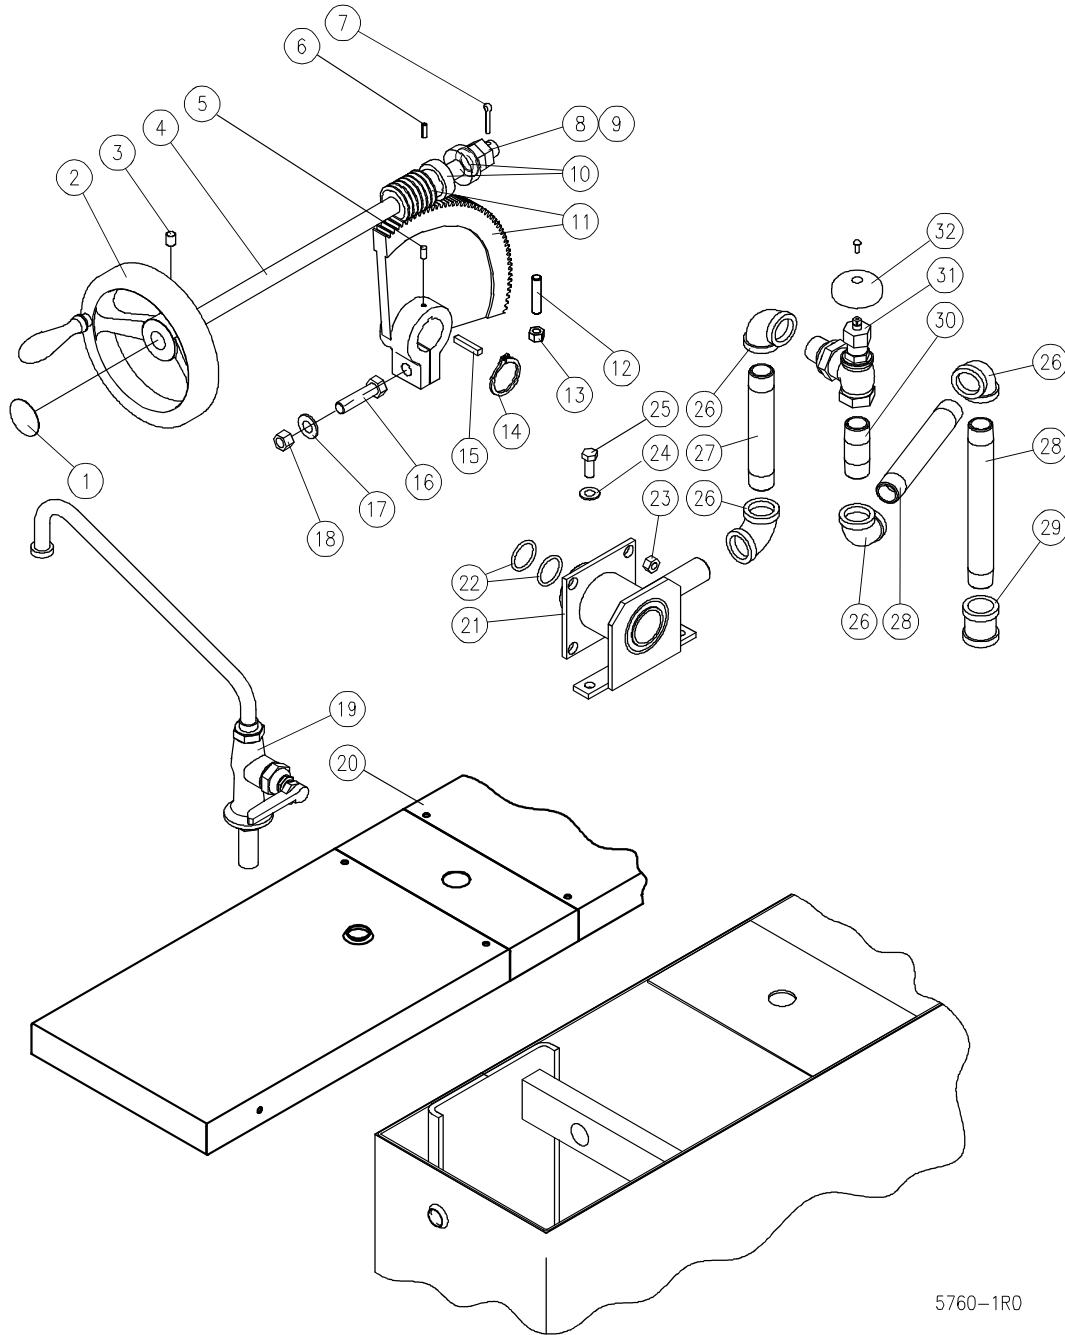

PARTS LIST, DIRECT STEAM WALL MOUNT TILTING KETTLES,
 MODELS: DWT-20, 30, 40, 60, 80, 100

FIGURE 1

KETTLE BODY

5425-1R0

ITEM	PART NO.	DESCRIPTION	QUANTITY
** 1	3-SRV8-1	Relief Valve, 35 PSI	1
	3-SRV9-1	Relief Valve, 50 PSI	1
2	5184-1	Down Tube	1
3	9189-1	Ball Valve	1

** SELECT AS REQUIRED.

PARTS LIST, DIRECT STEAM WALL MOUNT TILTING KETTLES,
MODELS: DWT-20, 30, 40, 60, 80, 100

FIGURE 2

5760-1R0

PARTS LIST, DIRECT STEAM WALL MOUNT TILTING KETTLES,
 MODELS: DWT-20, 30, 40, 60, 80, 100

FIGURE 2

<u>ITEM</u>	<u>PART NUMBER</u>	<u>DESCRIPTION</u>	<u>QUANTITY</u>	
1	5341-1	Decal, Tilt	1	
2	8-2054	Hand Wheel	1	
3	1-72U4	Set Screw, 3/8" -16 NC x 1/2"	1	
4	6738-2	Tilt Shaft	1	
5	1-52U4	Set Screw, 1/4" -20 NC x 1/2"	1	
6	2-T6U5	Tension Pin, 3/16" OD x 1-1/4"	1	
7	5329-1	Cotter Pin, 3/16" x 1"	1	
8	2-HN66	Jam Nut, 3/4" - 16 NF	2	
9	5328-1	Washer, 3/4" ID x 1-1/4" OD	1	
10	5327-1	Thrust Bearing	2	
11	5393-1	Segment Gear and Worm Gear Kit (Includes items 5, 6, 15, 16, 17, 18)	1	
12	2-72U7	Set Screw, 3/8" - 16 NC x 1-3/4"	1	
13	9029-3	Nut, 3/8" - 16 NC	1	
14	1-R325	Retaining Ring	1	
15	8-2075-1	Key, 1/4" Square	1	
16	2-96C8	Bolt, 1/2" - 13 NC x 2"	1	
17	1-W4C0	Split Lock Washer, 1/2"	1	
18	1-99C0	Nut, 1/2" -13 NC	1	
**	19	4327-2	Single Faucet c/w 12" Spout	1
		4326-2	Double Faucet c/w 12" Spout	1
	20	2987-1	Console Cover with Faucet Hole	1
	21	4741-1	Trunnion Housing	1
	22	2-218R	"O" Ring	2

PARTS LIST, DIRECT STEAM WALL MOUNT TILTING KETTLES,
 MODELS: DWT-20, 30, 40, 60, 80, 100

<u>ITEM</u>	<u>PART NUMBER</u>	<u>DESCRIPTION</u>	<u>QUANTITY</u>
23	2-79S0	Nut, 3/8" - 16 NC	4
24	S01C-38	Split Lock Washer, 3/8"	2
25	M50C-3816-114	Hex Bolt 3/8" - 16 NC x 1-1/4"	2
26	9011-4	Elbow, 3/4" NPT	4
27	9010-056	Nipple, 3/4" x 5-3/4" Long	1
28	9010-080	Nipple, 3/4" x 8" Long	1
29	9042-4	Coupling, 3/4" NPT	1
30	9010-024	Nipple, 3/4 x 2-1/2" Long	1
31	3-SCE6	Steam Valve c/w Knob	1
32	3-SC06	Steam Valve Knob	1