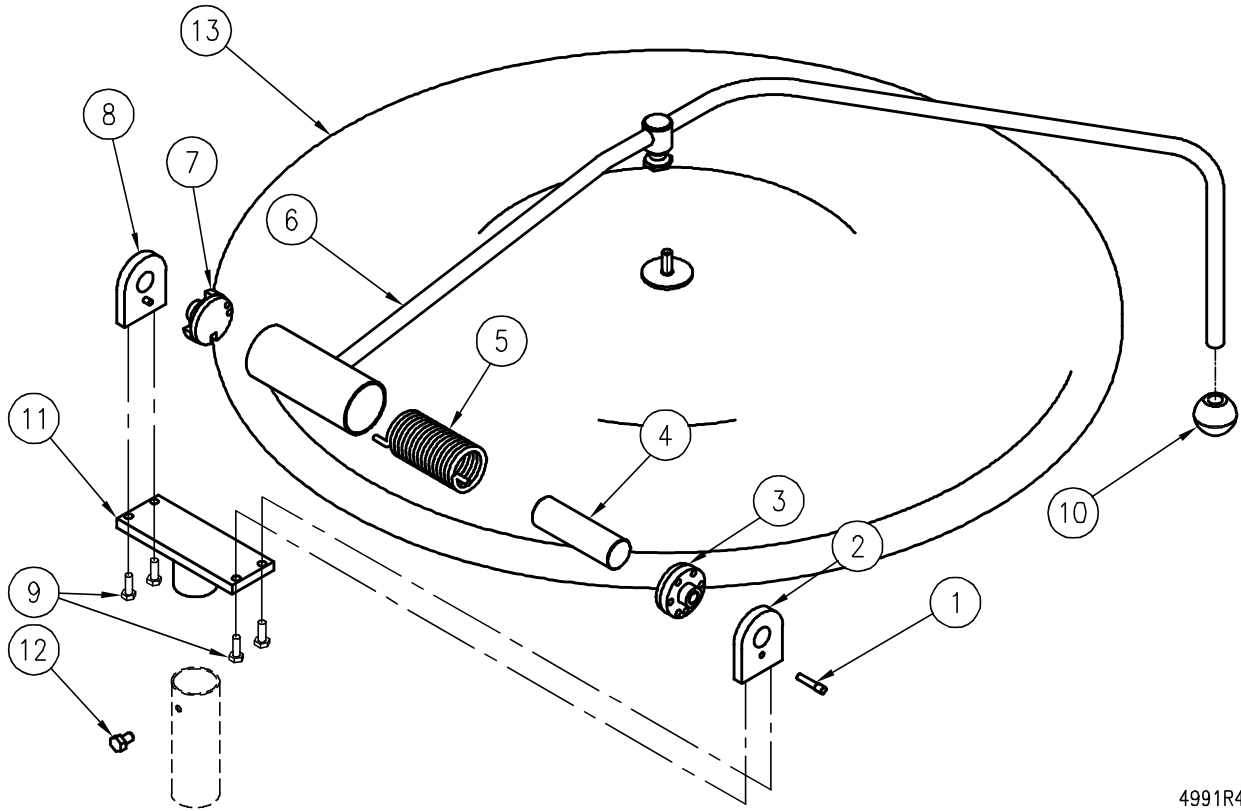

PARTS LIST, DIRECT STEAM WALL MOUNT TILTING KETTLES,
MODELS: DWT-20, 30, 40, 60, 80, 100

FIGURE 4

OPTIONAL

4991R4

PARTS LIST, DIRECT STEAM WALL MOUNT TILTING KETTLES,
MODELS: DWT-20, 30, 40, 60, 80, 100

FIGURE 4

<u>ITEM</u>	<u>PART NUMBER</u>	<u>DESCRIPTION</u>	<u>QUANTITY</u>	
	9-3185	HINGE ASSEMBLY		
1.	8-2029	Lock Pin	1	
2.	8-2035L	End Lock Plate	1	
3.	5428-1	Stationary Disc	1	
4.	5430-1	Core	1	
5.	8-2026	Spring	1	
**	6.	4990-6	Handle Assembly, 20 Gallon Kettle	1
		4990-7	Handle Assembly, 30 Gallon Kettle	1
		4990-8	Handle Assembly, 40 Gallon Kettle	1
		4990-9	Handle Assembly, 60 Gallon Kettle	1
		4990-10	Handle Assembly, 80 Gallon Kettle	1
		4990-11	Handle Assembly, 100 Gallon Kettle	1
7.	5429-1	Rotary Disc	1	
8.	8-2021	End Stop Plate	1	
9.	1-66S6	Cap Screws	4	
10.	2-KB01	Knob	1	
11.	4261-2	Mounting Plate Assembly	1	
12.	M50S-51618-12	Mach Bolt, 5/16" - 18 x 1/2 S.S.	1	
**	13.	8-2003	Covers, 20 Gallon Kettle	1
		8-2004	Covers, 30 Gallon Kettle	1
		8-2005	Covers, 40 Gallon Kettle	1
		8-2006	Covers, 60 Gallon Kettle	1
		8-2007	Covers, 80 Gallon Kettle	1
**	13.	8-2008	Covers, 100 Gallon Kettle	1

** SELECT AS REQUIRED.