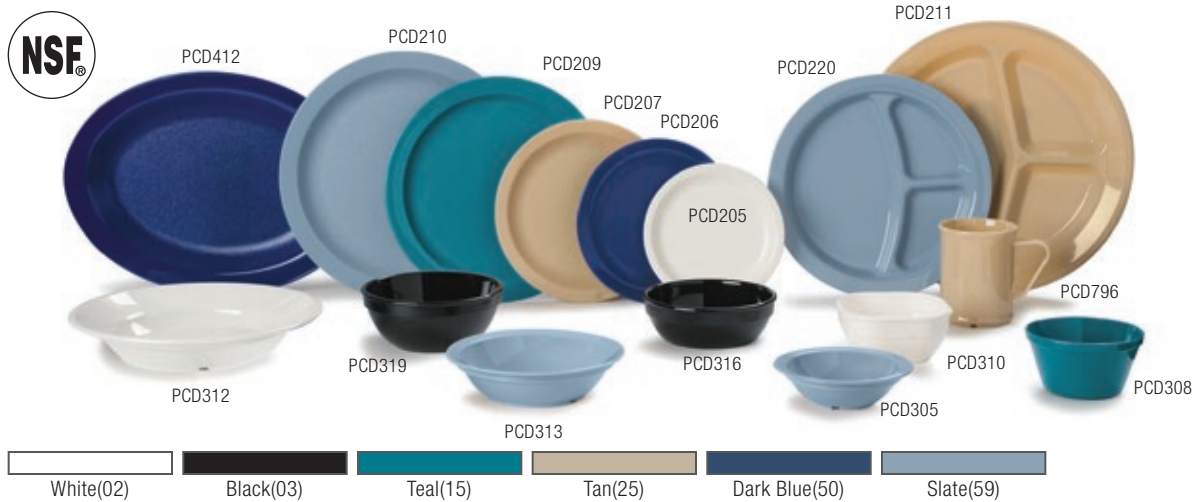

** Color available by special order only

MELAMINE DINNERWARE

With **versatility and strength** on its side, Dayton continues to be a reliable dinnerware choice. **Modern colors** bring life to the table while the **look of ceramic** maintains a classic feel. **Mix and match with Dallas Ware** to acquire a truly customized setting.

43866

43864

10 GREAT COLORS

Prod No	Description	Color	Pack
Dayton Dinnerware Plates & Platters			
43850	10.25" Dinner Plate	03, 05, 22, 31*, 37, 40*, 43*, 63, 82	48 ea
43852	9" Dinner Plate	03, 05, 06, 22, 31, 37, 40, 43*, 63, 82	48 ea
43854	7.25" Salad Plate	03*, 05, 06*, 22, 37*, 63	48 ea
43856	5.63" Bread & Butter Plate	03, 05, 06, 22, 37, 63*, 82*	48 ea
43872	9.25" x 6.25" Oval Platter	05, 37	24 ea
Dayton Dinnerware Bowls & Cup			
43858	16 oz, 5.75" Nappie Bowl	03, 05, 06*, 22*, 37, 63*, 82*	48 ea
43860	14 oz, 5.5" Rim Nappie Bowl	03, 05, 06, 22*, 31*, 37, 40, 63, 82	24 ea
43862	10 oz, 5" Nappie Bowl	03, 05, 06*, 22, 37, 43*, 82*	48 ea
43864	10 oz, 5.88" Grapefruit Bowl	03, 05, 06*, 22, 31, 37, 43*, 63*, 82	48 ea
43866	4.75 oz, 4.5" Fruit Bowl	03, 05, 06, 22, 31*, 37*, 40*, 63, 82*	48 ea
43868	8 oz, 3.75" Bouillon Cup	03, 05, 06*, 22*, 31*, 37, 40*, 43*, 63*, 82*	24 ea

Note: Melamine Dinnerware is not recommended for microwave

* Color available by special order only

COMMERCIAL DINNERWARE

Polycarbonate material resists stains and chipping

- Designed for corrections, hospitals, schools, long term care facilities, or anywhere long product life and economy are important
- Super-tough polycarbonate dinnerware offers a five-year guarantee against breakage
- Plates have scratch-resistant textured surface
- Stacks with other polycarbonate dinnerware currently on the market
- Temperature use range: -40° to 212°F
- Five-year limited warranty
- NSF Listed; dishwasher safe