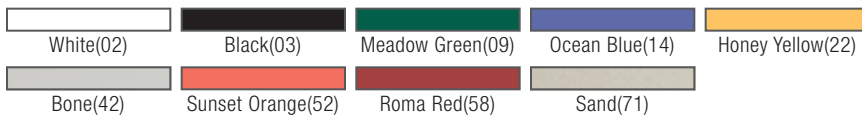

Prod No	Description	Color	Pack
Durus Narrow Rim Plates			
43000 Δ	10.5" 3-Compartment Plate	42	12 ea
43002 Δ	10.5" Dinner Plate	02, 09, 14, 22, 42, 52	12 ea
43004 Δ	9" Dinner Plate	02, 09, 14, 22, 42, 52, 58, 71	24 ea
43006 Δ	7.25" Salad Plate	02, 09, 14, 22, 42, 52	48 ea
43008 Δ	6.5" Pie Plate	02, 03, 09, 14, 22, 42, 52, 71	48 ea
Durus Wide Rim Plates			
43024 Δ	12" Dinner Plate	02	12 ea
43010 Δ	10.5" Dinner Plate	02, 14, 22, 42, 52*	12 ea
43012 Δ	9" Dinner Plate	02, 09, 14, 22, 42, 52	24 ea
43016 Δ	7.5" Salad Plate	02	48 ea
43018 Δ	6.5" Pie Plate	02, 14, 42	48 ea
Durus Oval Platters			
43080 Δ	13.5" x 10.5" Oval Platter	02, 09, 14, 22*, 42, 52, 71	12 ea
43082 Δ	12" x 9.25" Oval Platter	02, 03, 09, 14, 22, 42, 52, 58, 71	12 ea
43086 Δ	9.5" x 7.25" Oval Platter	02, 03, 22*, 42, 52*	24 ea
Durus Bowls & Cup			
43030 Δ	20 oz, 12" Chef Salad/Pasta Bowl	02, 03, 09, 14, 22, 42, 52, 58	12 ea
43032 Δ	16 oz, 7.5" Rimmed Bowl	02, 03, 14, 22, 52	24 ea
43034 Δ	13 oz, 9.25" Pasta/Soup/Salad Bowl	02, 09*, 14, 22, 42, 52*, 58	24 ea
43036 Δ	12 oz, 7.25" Rimmed Bowl	02, 09, 14, 22, 42, 52, 71	24 ea
43038 Δ	10 oz, 5.38" Rimmed Nappie Bowl	02, 09, 14, 22, 42, 52	24 ea
43040 Δ	6 oz, 6" Rimmed Bowl	02, 09, 14, 22, 42, 52	48 ea
43042 Δ	4.5 oz, 4.75" Rimmed Fruit Bowl	02, 09, 14, 22, 42, 52, 58, 71	48 ea
43050 Δ	7 oz, 4" Bouillon Cup	02, 03, 09, 14, 22, 42, 52, 71	48 ea

NSF Listed products are designated with a Δ and may be prefixed with an N

Note: Melamine Dinnerware is not recommended for microwave

* Color available by special order only