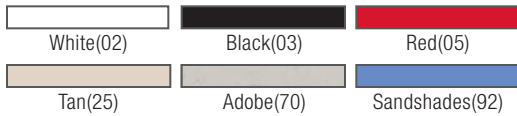

Prod No	Description	Color	Pack
Kingline Plates			
KL116 Δ	10" Dinner Plate	02, 03, 25	48 ea
KL200 Δ	9" Dinner Plate	02, 03, 05, 25, 70	48 ea
KL920 Δ	9" Dinner Plate	92	48 ea
KL201 Δ	7.25" Sandwich Plate	02, 03, 05, 25	48 ea
KL204 Δ	6.5" Pie Plate	02, 03, 05, 25	48 ea
KL205 Δ	5.5" Bread & Butter Plate	02, 25, 70	48 ea
Kingline Compartment Plates			
KL102 Δ	10", .75" D, 3-Compartment Plate	02, 25, 70	48 ea
KL203 Δ	8.75", 1.25" D, 3-Compartment Plate	02, 25	12 ea
Kingline Oval Platters			
KL126 Δ	13.5" x 9.75" Oval Platter	02, 25	12 ea
KL127 Δ	12" x 9" Oval Platter	02, 03, 05, 25, 70**	12 ea
Kingline Bowls & Cup			
KL350 Δ	8 oz Bouillon Cup	02, 03, 05, 25	48 ea
KL115 Δ	16 oz, 6.13" Chowder Bowl	02, 25	48 ea
KL108 Δ	14 oz, 5.5" Nappie Bowl	02, 25	48 ea
KL119 Δ	12.5 oz, 5.5" Rimmed Nappie Bowl	02, 25	48 ea
KL924 Δ	12.5 oz, 5.5" Rimmed Nappie Bowl	92	48 ea
KL121 Δ	10 oz, 5.88" Grapefruit Bowl	02, 25	48 ea
KL118 Δ	10 oz, 5.13" Nappie Bowl	02, 03, 05, 25	48 ea
KL123 Δ	8 oz, 7.75" Wide Rimmed Salad Bowl	02	48 ea
KL800 Δ	5 oz, 5" Rimmed Fruit Bowl	02, 25, 70	48 ea
KL805 Δ	4.75 oz, 4.5" Rimmed Fruit Bowl	02, 03, 05, 25	48 ea
KL928 Δ	4.75 oz, 4.25" Rimmed Fruit Bowl	92	48 ea

NSF Listed products are designated with a Δ and may be prefixed with an N

Note: Melamine Dinnerware is not recommended for microwave

*Sandshades items vary in color, hue and intensity from piece to piece

** Color available by special order only