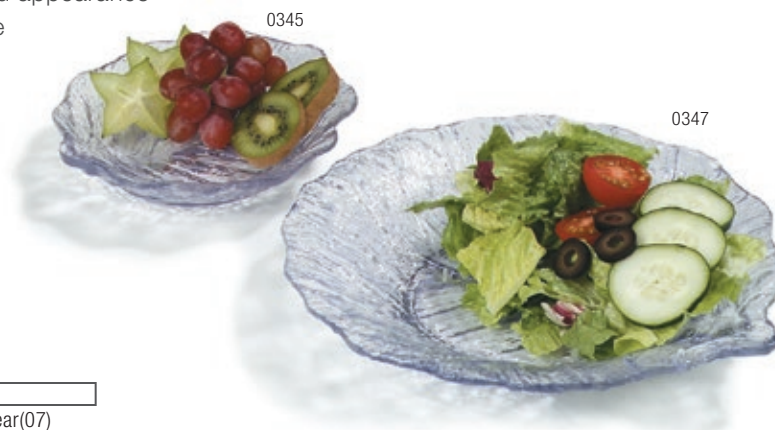

provides heavy duty serving pieces with a design that looks great longer! Textured exterior hides scratches. Smooth interior makes it easy to clean.

Petal Mist®

- Perfect for buffets, food bars, delis, poolside and catering
- Made of tough, break-resistant polycarbonate
- Textured exterior hides scratches; smooth interior is easy to clean
- Safe for use in freezers and in temperatures from 40° to 212°F
- See page 95 for additional Petal Mist trays and bowls
- NSF Listed; dishwasher safe

Leaf Plates

- Intricate leaf pattern enhances food appearance
- Molded of durable SAN for long life
- Dishwasher safe

Prod No	Description	Color	Pack
Petal Mist Plates & Bowls			
6904 ▲◆	18 oz, 6" Petal Mist Bowl	03, 07	36 ea
6954 ▲◆	7.5" Petal Mist Plate	07	36 ea
6907 ▲◆	23.9 oz, 8" Petal Mist Soup/Salad Plate	07	36 ea
6956 ▲◆	9" Petal Mist Plate	07	36 ea
Leaf Plates			
0345	6" Leaf Plate	07	36 ea
0347	9" Leaf Plate	07	12 ea