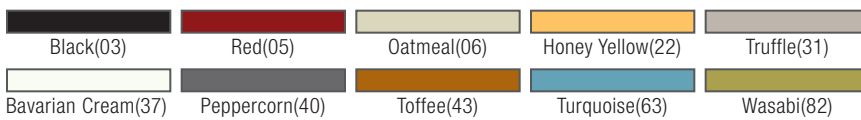

10 GREAT COLORS

Prod No	Description	Color	Pack
Dayton Dinnerware Plates & Platters			
43850	10.25" Dinner Plate	03, 05, 22, 31*, 37, 40*, 43*, 63, 82	48 ea
43852	9" Dinner Plate	03, 05, 06, 22, 31, 37, 40, 43*, 63, 82	48 ea
43854	7.25" Salad Plate	03*, 05, 06*, 22, 37*, 63	48 ea
43856	5.63" Bread & Butter Plate	03, 05, 06, 22, 37, 63*, 82*	48 ea
43872	9.25" x 6.25" Oval Platter	05, 37	24 ea
Dayton Dinnerware Bowls & Cup			
43858	16 oz, 5.75" Nappie Bowl	03, 05, 06*, 22*, 37, 63*, 82*	48 ea
43860	14 oz, 5.5" Rim Nappie Bowl	03, 05, 06, 22*, 31*, 37, 40, 63, 82	24 ea
43862	10 oz, 5" Nappie Bowl	03, 05, 06*, 22, 37, 43*, 82*	48 ea
43864	10 oz, 5.88" Grapefruit Bowl	03, 05, 06*, 22, 31, 37, 43*, 63*, 82	48 ea
43866	4.75 oz, 4.5" Fruit Bowl	03, 05, 06, 22, 31*, 37*, 40*, 63, 82*	48 ea
43868	8 oz, 3.75" Bouillon Cup	03, 05, 06*, 22*, 31*, 37, 40*, 43*, 63*, 82*	24 ea

Note: Melamine Dinnerware is not recommended for microwave

* Color available by special order only