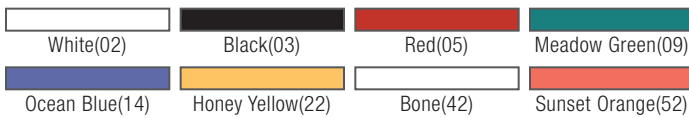

Prod No	Description	Color	Pack
Sierrus Platters			
33080 Δ	13.5" x 10.5" Oval Platter	02, 03, 05, 09, 14, 22, 42, 52*	12 ea
33082 Δ	12" x 9.25" Oval Platter	02, 03, 05, 09, 14, 22, 42, 52	12 ea
33086 Δ	9.5" x 7.25" Oval Platter	02, 03, 05, 09*, 14, 22, 42, 52*	24 ea
Sierrus Bowls & Cup			
33030 Δ	20 oz, 12" Chef Salad/Pasta Bowl	02, 03, 05, 14, 22, 42, 52*	12 ea
33032 Δ	16 oz, 7.5" Rimmed Bowl	02, 03, 05, 09, 14, 22, 42, 52*	24 ea
33034 Δ	13 oz, 9.25" Pasta/Soup/Salad Bowl	02, 03, 05, 09*, 14, 22, 42	24 ea
33036 Δ	12 oz, 7.25" Rimmed Bowl	02, 03, 05, 09, 14, 22, 42, 52	24 ea
33038 Δ	10 oz, 5.38" Rimmed Nappie Bowl	02, 03, 05, 09*, 14, 22, 42, 52	24 ea
33040 Δ	6 oz, 6" Rimmed Bowl	02, 03, 05, 09, 14, 22, 42, 52	48 ea
33042 Δ	4.5 oz, 4.75" Rimmed Fruit Bowl	02, 03, 05, 09, 14, 22, 42, 52	48 ea

NSF Listed products are designated with a Δ and may be prefixed with an N

Note: Melamine Dinnerware is not recommended for microwave

* Color available by special order only