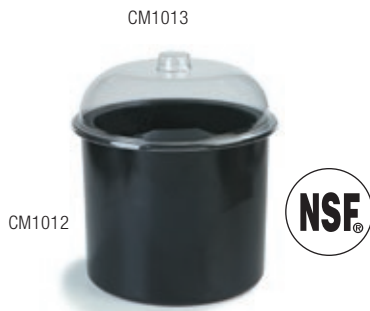

Prod No	Description	Color	Pack
Tulip Dishes			
4530 Δ	5 oz, 3.75" SAN Tulip Dessert Dish	03, 07, 42, 54	24 ea
4532 $\Delta \blacklozenge$	5 oz, 3.75" PC Tulip Dessert Dish	07	24 ea
4531 Δ	5 oz, 4.63" SAN Tulip Berry Dish	03, 07, 42	24 ea
4535 Δ	8 oz, 4.63" SAN Tulip Berry Dish	07	48 ea
4533 Δ	13 oz, 5.5" SAN Tulip Bowl	07	24 ea
4534 $\Delta \blacklozenge$	13 oz, 5.5" PC Tulip Bowl	07	24 ea
Coldmaster Ice Cream Server, Lid & Shroud			
CM1012 $\Delta \blacklozenge$	3 gal Coldmaster Ice Cream Server	02, 03	1 ea
CM1013 $\blacklozenge$	Lid for Coldmaster Ice Cream Server	07	1 ea
38655	Coldmaster Ice Cream Shroud	—	1 ea

NSF Listed products are designated with a Δ and may be prefixed with an N

$\blacklozenge$ California Residents: Bisphenol A **WARNING:** See appendix A on page 1