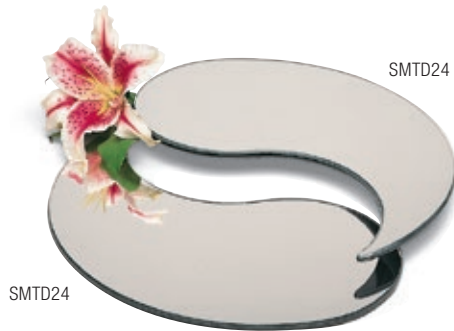

MirAcryl Mirrored Display Trays

- Beautiful, durable display pieces are easy to clean
- Made of light-weight acrylic
- Two-sided surface – use Mirrored or solid Black side for display