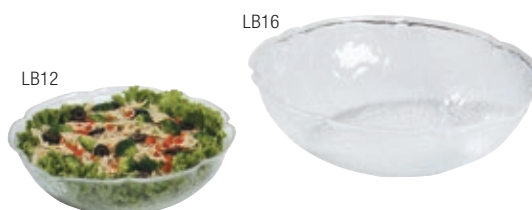

Leaf Bowls

- Perfect for salad bar or table service
- Acrylic is resistant to food acids and oils
- For use in temperatures from 32° to 160°F
- Dishwasher safe