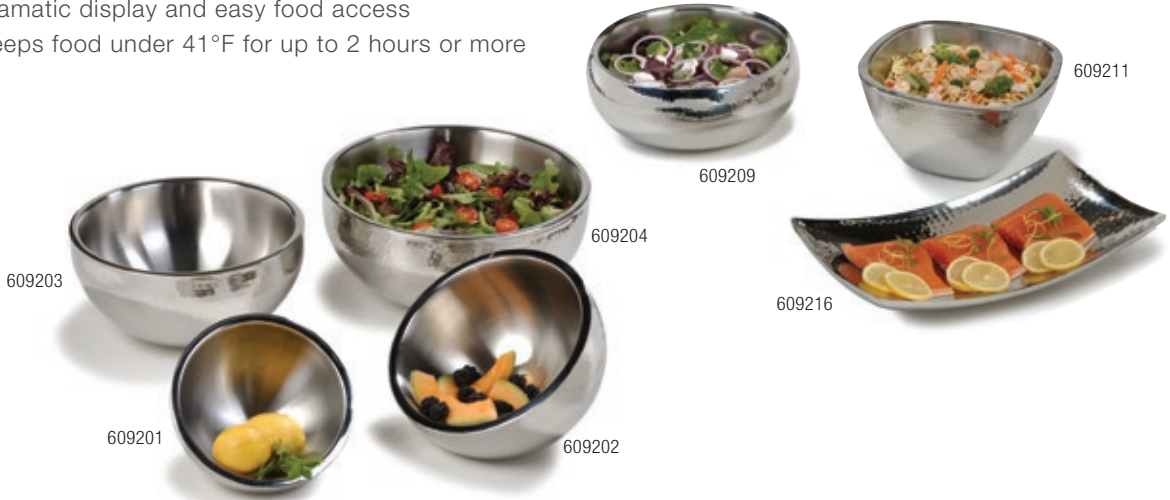

DISPLAYWARE

Double-Wall Stainless Steel Displayware

- Beautiful, heavy-duty, stainless steel displayware designed for delis, buffets and special event service
- The modern hammered finish hides scratches for a longer life
- Double wall construction provides insulation to help with temperature retention with both hot and cold foods; no need to preheat or chill
- Double wall construction with air insulation prevents sweating for a fresher looking display
- 609201, 609202, 609203 and 609204 bowls have dual-base indentions allowing bowls to sit flat or at an angle for a more dramatic display and easy food access
- Keeps food under 41°F for up to 2 hours or more