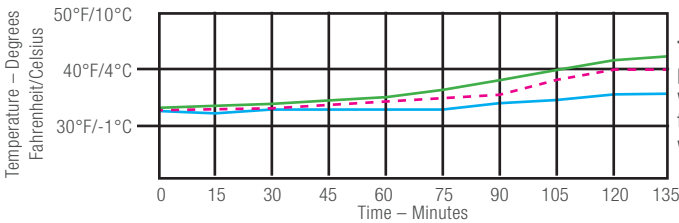

### Double Wall Construction/Air Insulation:

- Helps with temperature retention for both hot and cold foods
- Keeps food under 41°F for up to 2 hours or more

- 609211 3.5 qt, 10" Square Bowl
- 609209 4.38 qt, 10-3/4" Serving Bowl
- 609204 9.5 qt, 14" Dual Angle Bowl