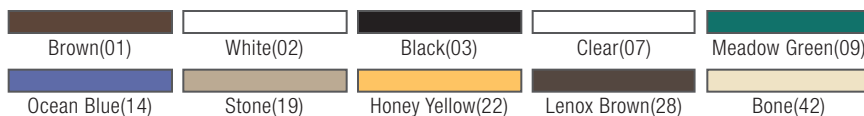

8004

8104

4512

Customized mugs help promote your company or services. Contact Customer Service at 1-800-654-8210 for imprinting information.

Prod No	Description	Disposable Lid	Glass Rack	Color	Pack
Lexington Polycarbonate Mug					
43965 ♦	16 oz Lexington Mug	—	RG9-3	07	12 ea
Carlisle Mugs					
43066	8 oz Carlisle Mug	5109L	RG16-1	02, 03, 09, 14, 22, 42	12 ea
43068	12 oz Carlisle Mug	—	RG25-1, RW20	02, 03, 09, 14, 22, 42	12 ea
Coffee Mugs					
8004 ♦	8 oz, 4.13" Diablo Mug with White Liner	—	RG16-1	01, 02	36 ea
8104	8 oz, 4.13" Diablo II Mug	—	RG16-1	01	36 ea
4512 ♦	12 oz, 5.5" Jumbo Soup/Latté Mug	—	RG9, RTP	19, 28	24 ea