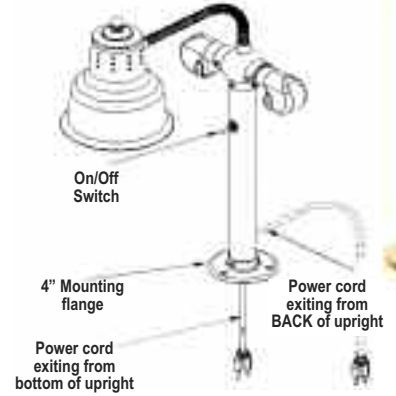

**With
Sneeze
Guards**

Dual Sided Sneeze Guard

D-SNG-2HB-BR
Brass

HANSON HEAT LAMPS

Mounted Heat Lights & Heat Bars

DL-FM-ST-900-CH
Chrome

ESL-FM-600-BR
Brass

FLD-FM-600-SC
Smoked Copper