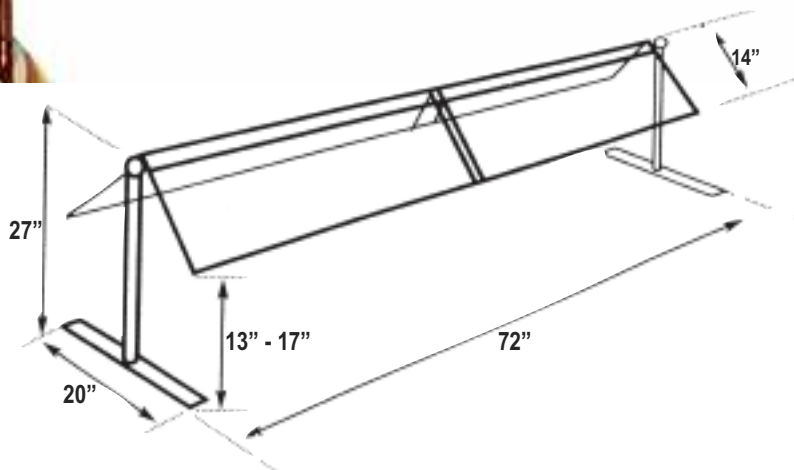

Dual Sided Sneeze Guard

D-SNG-2HB-BR
Brass

HANSON HEAT LAMPS