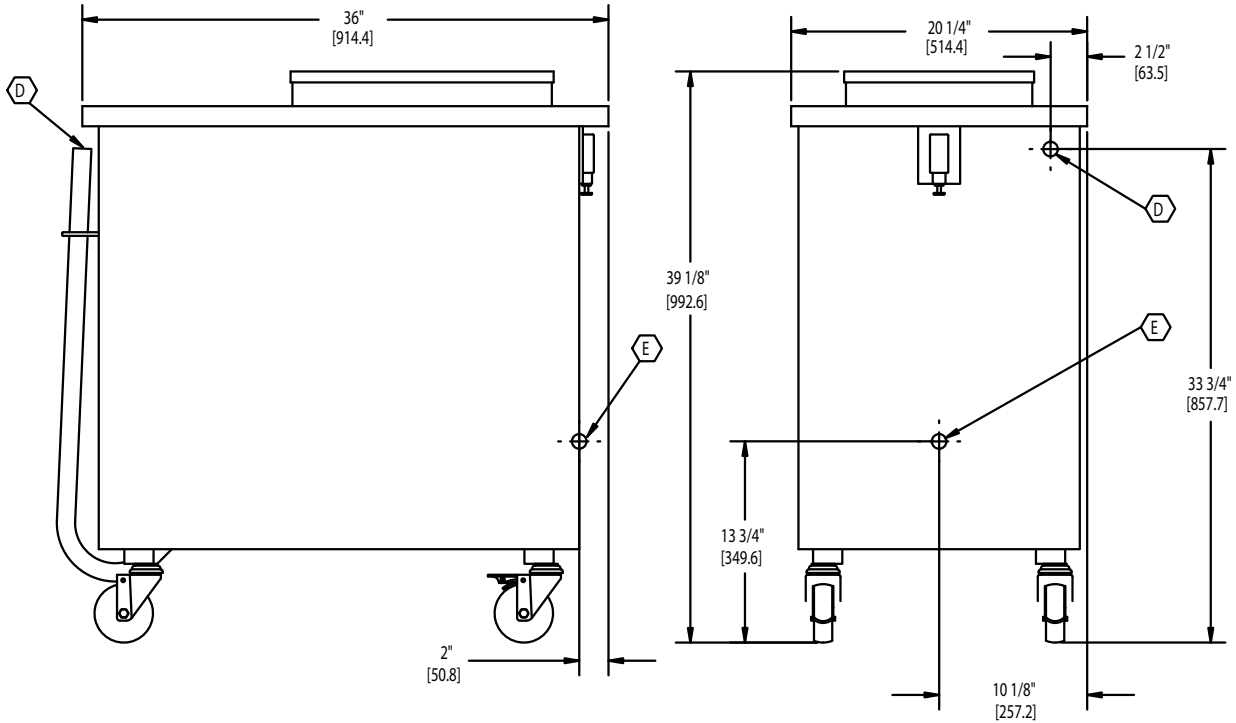

OPTIONAL EQUIPMENT

- **Locking Cover**
Allows unattended use without fear of theft.

| LEGEND | |
|----------------------------|---|
| ELECTRICAL 4' 115V CORD | E |
| DRAIN 1" FLEX TUBE | D |

Specifications