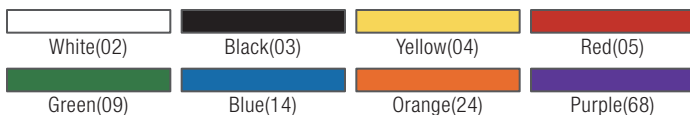

Double End Plug Valve & Fitting Brushes

- This unique brush offers 2 brushes in 1 and is excellent for cleaning valve outlets.
- Stiff polyester bristles tapered at both ends
- FDA compliant block and bristles