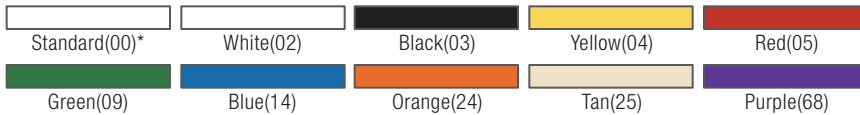

- Color-coded products are made with FDA compliant block and bristles
- Polyester bristles offer excellent chemical resistance and withstand temperatures up to 350°F
- Offered in a variety of colors to support any HACCP Program
- Ergonomic handles are designed for comfort and efficiency