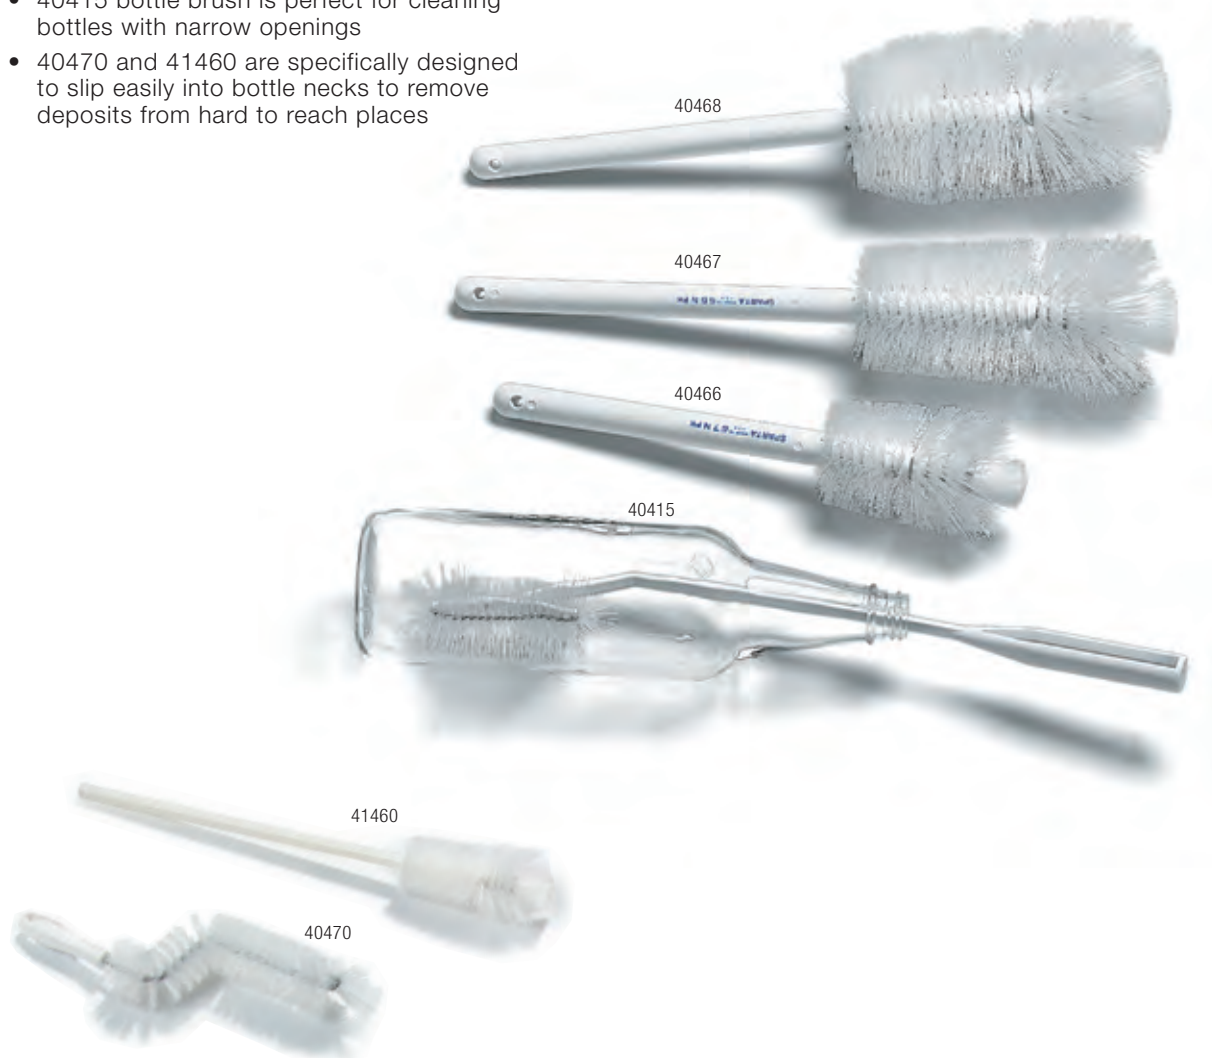

NOTE: Heat coil must be turned off prior to using high temperature brushes

COMMERCIAL FOODSERVICE OPERATIONS

Bar Glass Washing Brushes

- Count on Carlisle to deliver sparkling clean bar drinkware
- Pilsner, Hurricane and Standard style glasses can all be cleaned thoroughly and safely with our glass washing brushes
- Heavy-duty polyester bristles with a densely filled dome top hold up to extreme use
- Threaded white plastic stems help prevent glasses from being chipped or broken
- Molded plastic base with positive suction provide a tight grip in sinks and on countertops

Bottle & Jar Brushes

- A critical tool to make difficult hand washing easier
- Wirewound brushes have smaller diameter plastic handles and softer bristles for delicate cleaning of jars, bottles, and glasses with smaller openings
- FDA compliant block and bristles
- 40415 bottle brush is perfect for cleaning bottles with narrow openings
- 40470 and 41460 are specifically designed to slip easily into bottle necks to remove deposits from hard to reach places