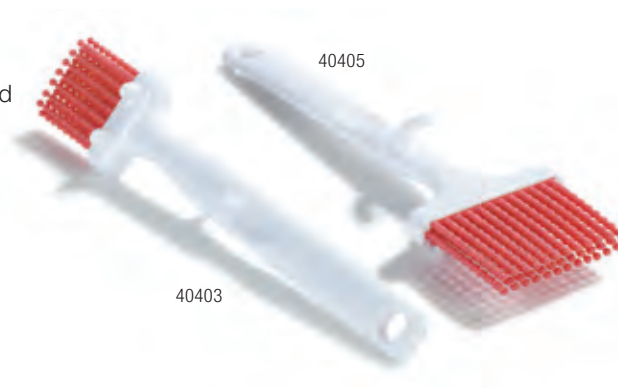

Silicone Basting Brush

- Dishwasher safe
- Unique bristle design carries and spreads liquid better than ordinary Silicone basting brushes
- Withstands temperatures up to 500°F
- Convenient molded-in hanging hook grabs pan edges to keep brush from sliding in
- Stain and odor resistant

Food Preparation Brushes

Potato Brush

- Patented brush has stiff polyester bristles for aggressive cleaning along with a unique “scraper edge” grip for removing hard to reach blemishes on potatoes and other firm vegetables