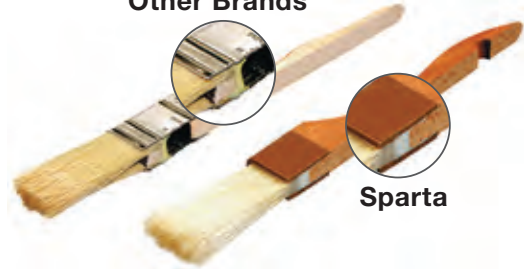

COMMERCIAL FOODSERVICE OPERATIONS

Sparta Pastry & Basting Brushes have been the **top choice** of discriminating professional chefs the world over for decades. The **high quality craftsmanship** provides the **best bristle retention in the industry**. You should never sacrifice food safety and with our wide selection of brushes, we have a brush to cover **all of your needs**.

Other Brands

Sparta

Superior Food Safety Construction

Epoxy-set ferrules on all Sparta Pastry/Basting Brushes are especially designed for foodservice use; eliminating hazardous bacteria traps commonly found in other brushes. Sparta Pastry/Basting Brushes are available in a wide range of sizes and styles.

Chef Series™ Brushes

- Professional, high-quality lacquered hardwood handles with brown plastic ferrules are the choice of top chefs
- Bristles are epoxy-set to ferrules to provide superior bristle retention and to prevent bacteria harboring air pockets