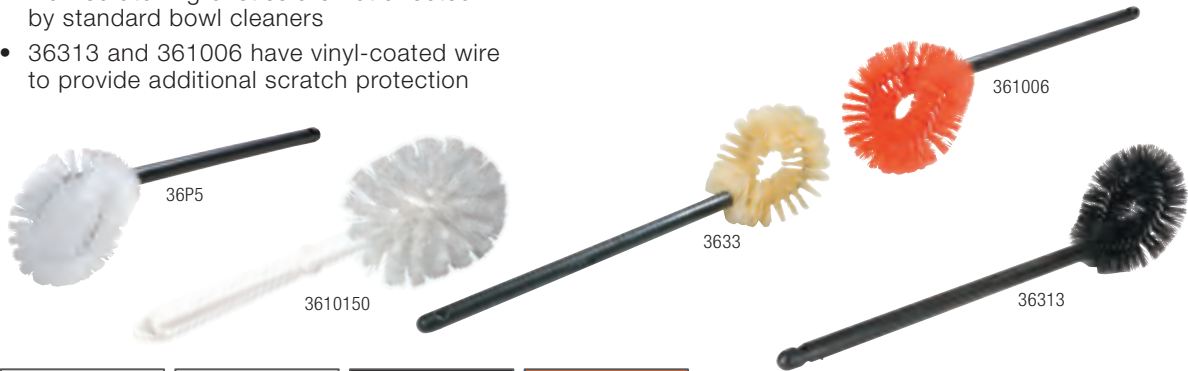

RESTROOM MAINTENANCE

Polyester Brushes

- 45532 wire-wound head prevents scratching; long reach handle
- 40140 has 180° bristle head to prevent splash back

Bowl Mops

- Non-scratching
- 36238 has nylon fiber head to provide consistent bowl cleaning
- 36232 and 36233 have all-natural cotton yarn securely attached to smooth wood handle

36238C

- Nylon fiber head provides consistent bowl cleaning
- Sliding cone cap removes excess liquids

Polypropylene Brushes

- Non-scratching bristles are not affected by standard bowl cleaners
- 36313 and 361006 have vinyl-coated wire to provide additional scratch protection

Prod No	Description	Trim	Bristle	Color	Pack	Cs Wt/Cube
Polypropylene Brushes						
3610150	11" Bowl Brush with Polypropylene Bristles	1-5/8"	Medium	02	24 ea	5.28/1.27
3610136	12" Bowl Brush with Polypropylene Bristles	2" Dia	Medium	00	48 ea	17.28/2.17
36P5	17" Bowl Brush with Polypropylene Bristles	2-1/8"	Medium	02	24 ea	7.50/2.08
361006	21" Bowl Brush with Polypropylene Bristles	2-1/8"	Medium	24	24 ea	9.25/2.08
3633	21" Bowl Brush with Polypropylene Bristles	2"	Medium	00	24 ea	8.82/2.31
36313	20" Bowl Brush with Nylon Bristles	2-1/4"	Medium	03	24 ea	8.00/2.31
Bowl Mops						
36238	12" Nylon Bowl Mop	6" Dia	—	02	100 ea	13.20/1.96
36238C	13" Nylon Bowl Brush with Cone Cap	—	Medium	02	100 ea	17.60/1.96
36232	10" Cotton Bowl Mop	3-1/2"	—	00	36 ea	3.60/1.15
36233	20" Cotton Bowl Mop	5-1/2"	—	00	36 ea	11.88/1.28
Polyester Brushes						
45532	24" Bowl Brush with Polyester Bristles	3-1/2"	Medium	03	12 ea	5.00/1.21
40140	17" No-Splash Bowl Brush with Polyester Bristles	3-3/4"	Medium	00	12 ea	7.00/1.28