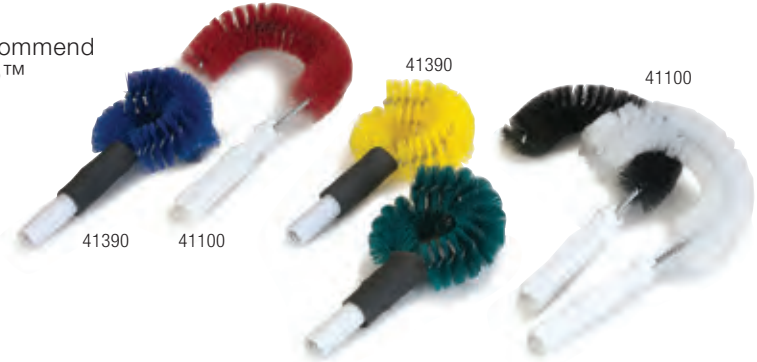

FOOD & BEVERAGE PRODUCTION

Clean-In-Place Brushes

- Workhorse construction and durability to increase your labor productivity for this critical sanitation job
- Brushes are ideal for cleaning curved drains, tubes, pipes, and equipment
- Polyester bristles are twisted into galvanized wire
- FDA compliant block and bristles
- 41390 has threaded handle hole; recommend use with 40225 Self-Locking Flex-Tip™ fiberglass handle, sold separately