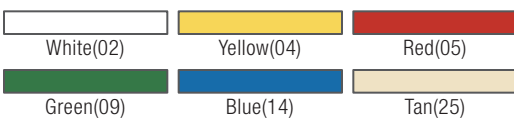

Cutting Board Brushes

- Ergonomically shaped handles and crimped staple-set polyester bristles are rugged and will not absorb food oils or moisture
- Segregate brushes and boards by color to help prevent cross contamination
- Color-coded products are made with FDA compliant block and bristles