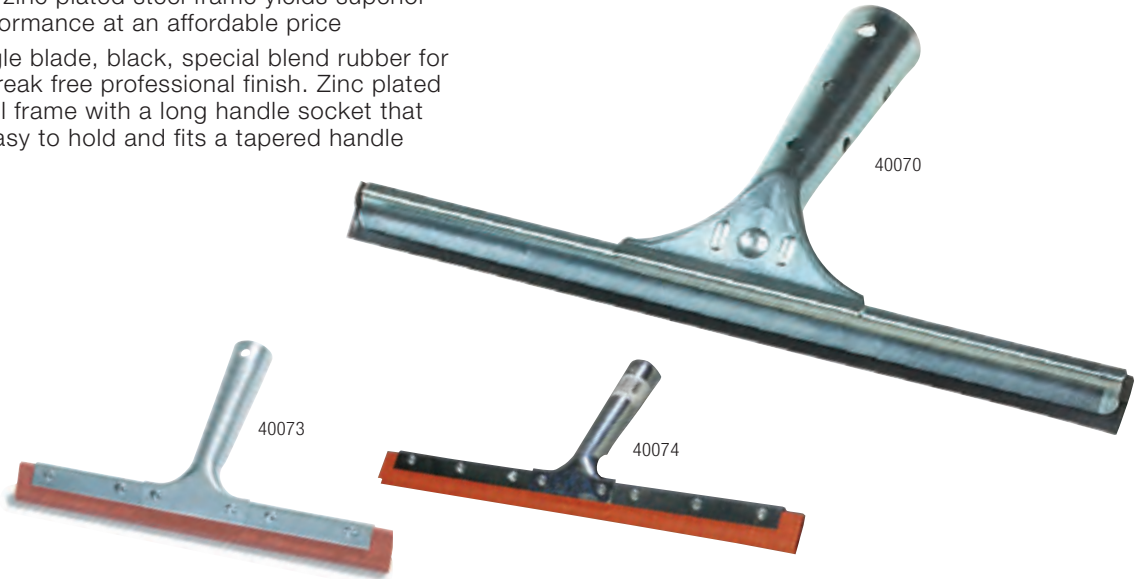

WINDOW CLEANING

Squeegees with Rubber Blades and Zinc Plated Handle

- Double blade, red thermal rubber blades and zinc plated steel frame yields superior performance at an affordable price
- Single blade, black, special blend rubber for a streak free professional finish. Zinc plated steel frame with a long handle socket that is easy to hold and fits a tapered handle