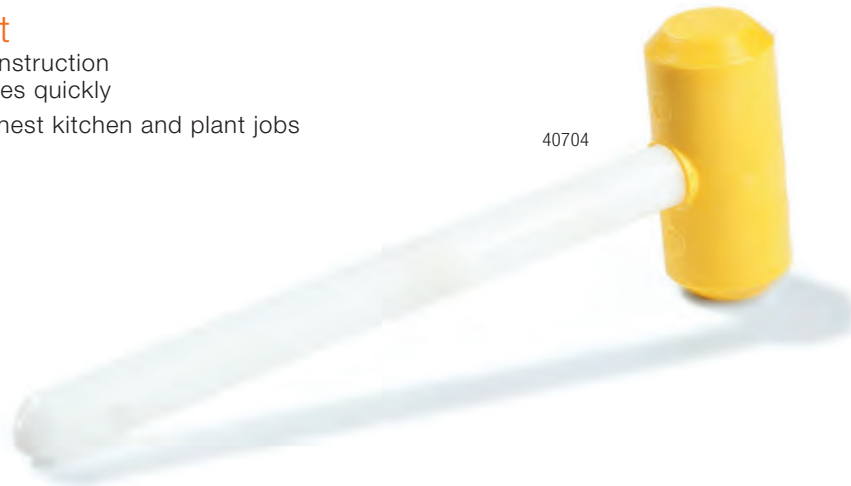

Vegetable Brush

- Round loop construction, straight handle with firm bristles

Prod No	Description	Color	Pack	Cs Wt/Cube
Silicone Basting Brushes				
40403	2" Silicone Basting Brush	05	12 ea	2.00/0.13
40405	3" Silicone Basting Brush	05	12 ea	2.00/0.13
Sparta Food Preparation Brushes				
40412	5-3/4" Potato Brush with Medium Stiff Polyester Bristles	02	12 ea	3.00/0.17
40164	9-1/2" Vegetable Brush with Stiff Polyester Bristles	02	12 ea	2.68/0.32

COMMERCIAL FOODSERVICE OPERATIONS

High Temp Waffle, Griddle & Equipment Brushes

- Expert design and construction increases food quality and labor productivity
- Made of stiff bristles that withstand temperatures up to 500°F
- Saves time since equipment can be cleaned while hot
- Plastic handles stay cool to the touch
- 40114 has extra stiff bristles for cleaning waffle irons, griddles, and grills while still hot
- 40115 is a pastry style brush designed for buttering and basting hot surfaces
- 40113 Utility Brush for cleaning hot vats, utensils and other equipment

Sanitary Mallet

- Polypropylene construction washes clean, dries quickly
- Ideal for the toughest kitchen and plant jobs

Standard(00)

Prod No	Description	Trim	Color	Pack	Cs Wt/Cube
High Temp Waffle, Griddle & Equipment Brushes					
40114	3" Wide Brush with Bristles	15/16" - 1"	00	12 ea	2.35/0.16
40115	1" Round Brush with Bristles	2"	00	12 ea	1.85/0.10
40113	20" Utility Brush with Bristles	2"	00	12 ea	11.90/1.06
Sanitary Mallet					
40704	14" Polypropylene Mallet	—	00	12 ea	7.75/0.65
41446	Replacement Handle for 40704	—	00	12 ea	4.75/0.23