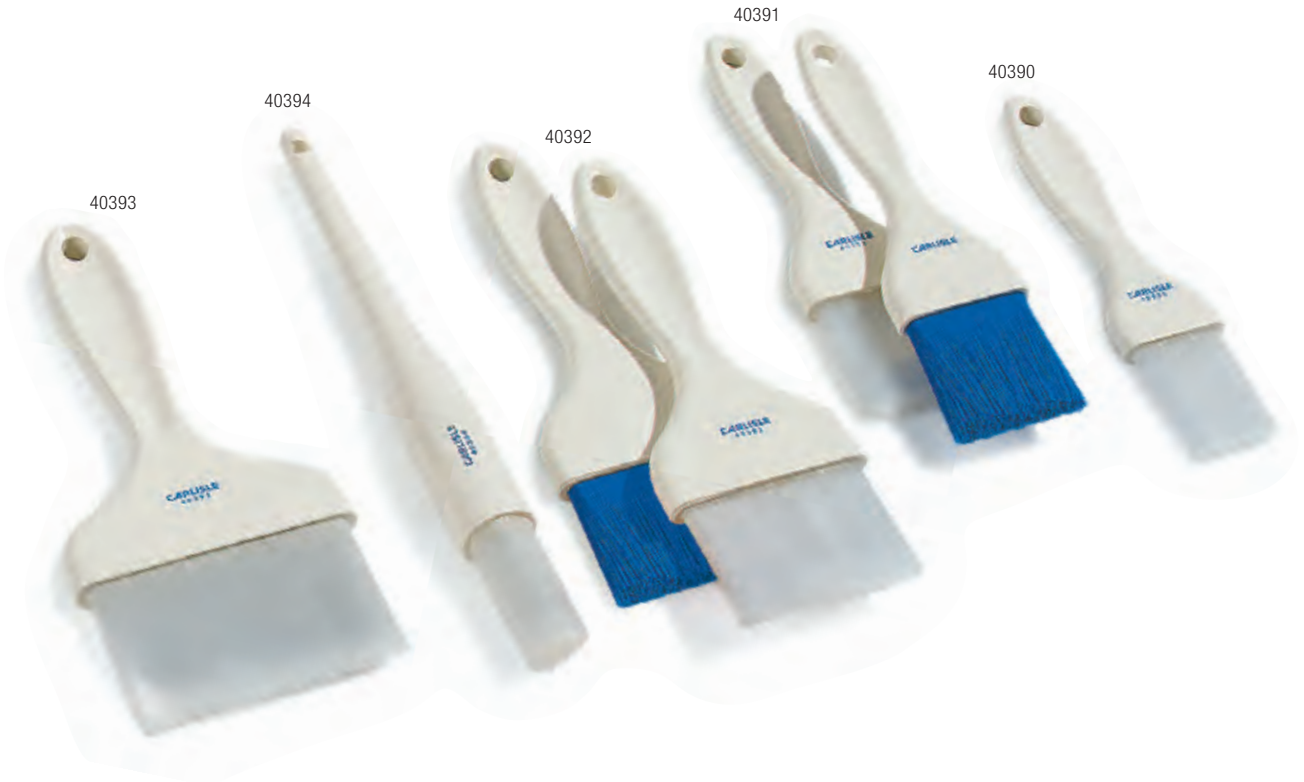

Meteor Pastry/Basting Brushes

- “Molded-into-the-handle” hook hangs on lip of crocks and containers to prevent bristle burn, melt, or distortion
- Soft flagged bristles are molded into handle to prevent bacteria harboring air pockets
- Available with white nylon bristles or double-boiled, bleached, sterilized, premium boar bristles

Hook hangs on side of crock or elevates bristles off counter tops

Bristles Heat Distortion Point

Synthetic	Up to 350°F (176.7°C)
Boar	500°F (260°C)
Silicone	500°F (260°C)

Prod No	Description	Color	Pack	Cs Wt/Cube
Sparta Chef Series Pastry Brushes				
40395	1" Wide Brush with Nylon Bristles	—	12 ea	1.06/0.05
40396	1-1/2" Wide Brush with Nylon Bristles	—	12 ea	1.36/0.05
40397	2" Wide Brush with Nylon Bristles	—	12 ea	1.70/0.08
40398	3" Wide Brush with Nylon Bristles	—	12 ea	2.90/0.17
40399	4" Wide Brush with Nylon Bristles	—	12 ea	4.36/0.23
40400	1" Round Brush with Nylon Bristles	—	12 ea	2.15/0.13
Sparta Meteor Pastry/Basting Brushes				
40378	2" Wide Brush with Boar Bristles	—	12 ea	1.96/0.13
40379	3" Wide Brush with Boar Bristles	—	12 ea	2.50/0.17
40401	2" Wide Brush with Nylon Bristles	02, 14	12 ea	2.00/0.13
40402	3" Wide Brush with Nylon Bristles	02, 14	12 ea	9.00/0.76

COMMERCIAL FOODSERVICE OPERATIONS

Galaxy™ Pastry Brushes

- Bristles are epoxy-set to prevent bacteria harboring air pockets
- One piece plastic handles are easy to clean
- Select brushes also available with blue nylon bristles for added contrast in working with white frostings or other white foods