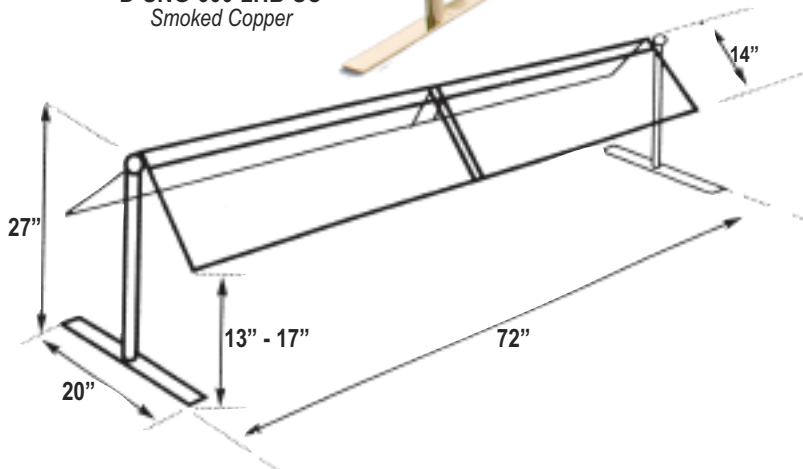

Dual Sided Sneeze Guard with Eight Heat Lamps

D-SNG-600-2HB-SC
Smoked Copper