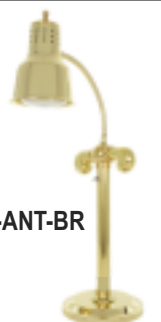

SLM-900-ST-BR
Brass

DLM-900-ST-CH
Chrome

DLM-900-ST-SC
Smoked Copper

DLM-900-ST-BK
Black

DLM-900-ST-SS
Stainless Steel

DLM-900-ST-COP
Bright Copper

DLM-900-ST-BR
Brass

All Free Standing Heat
Lamps come with a
Velcro power cord organizer.

Tradition Series

Available in
Single or Dual
Lamps.

HANSON HEAT LAMPS

SLM-600-RB9-SOL-CH
Chrome

SLM-600-RB9-SOL-SC
Smoked Copper

SLM-600-RB9-SOL-BK
Black

SLM-600-RB9-SOL-SS
Stainless Steel

SLM-600-RB9-SOL-BCOP
Bright Copper

SLM-600-RB9-ANT-BR
Brass

DLM-600-ANT-CH
Chrome

DLM-600-ANT-SC
Smoked Copper

DLM-600-ANT-BK
Black

DLM-600-ANT-SS
Stainless Steel

DLM-6900-ANT-BCOP
Bright Copper

DLM-600-ANT-BR
Brass

All Free Standing Heat
Lamps come with a
Velcro power cord organizer.