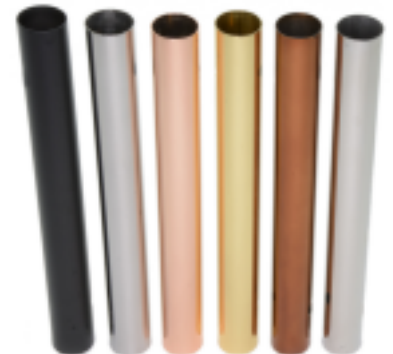

Colors of both LGT & SMT.

Free Standing Culinary Heat Lamps

HANSON HEAT LAMPS

Model #200
Available in Single
or Dual Lamps.

SLM-200-ST-CH
Chrome

SLM-200-ST-SC
Smoked Copper

SLM-200-ST-BK
Black

SLM-200-ST-SS
Stainless Steel