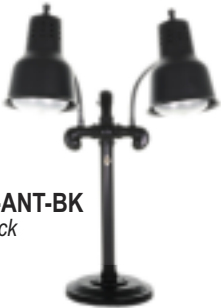

SLM-900-ST-BR
Brass

DLM-900-ST-CH
Chrome

DLM-900-ST-SC
Smoked Copper

DLM-900-ST-BK
Black

DLM-900-ST-SS
Stainless Steel

DLM-900-ST-COP
Bright Copper

DLM-900-ST-BR
Brass

All Free Standing Heat
Lamps come with a
Velcro power cord organizer.

Tradition Series

Available in
Single or Dual
Lamps.

HANSON HEAT LAMPS

SLM-600-RB9-SOL-CH
Chrome

SLM-600-RB9-SOL-SC
Smoked Copper

SLM-600-RB9-SOL-BK
Black

SLM-600-RB9-SOL-SS
Stainless Steel

SLM-600-RB9-SOL-BCOP
Bright Copper

SLM-600-RB9-ANT-BR
Brass

DLM-600-ANT-CH
Chrome

DLM-600-ANT-SC
Smoked Copper

DLM-600-ANT-BK
Black

DLM-600-ANT-SS
Stainless Steel

DLM-6900-ANT-BCOP
Bright Copper

DLM-600-ANT-BR
Brass

All Free Standing Heat
Lamps come with a
Velcro power cord organizer.