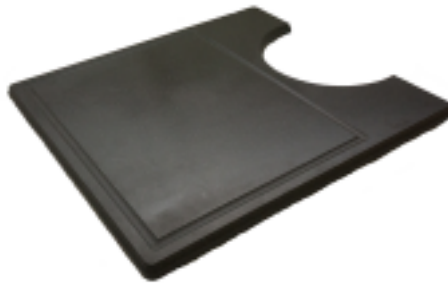

We offer synthetic granite bases that match our removable and interchangeable carving boards. Quickly turning a Free Standing Lamp into a complete Carving Station. Lamps available in a variety of styles & colors. Modular bases come in Black or White.