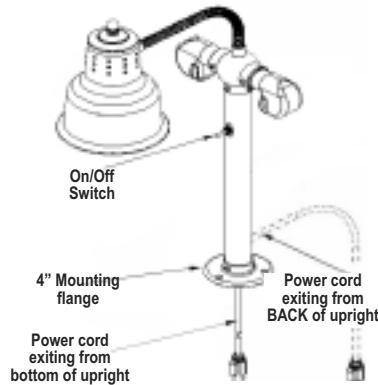

EDL-FM-SOL-600-CH
Chrome