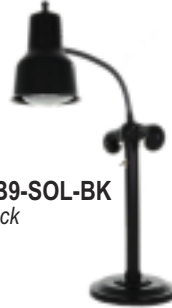

SLM-600-RB9-SOL-BK
Black