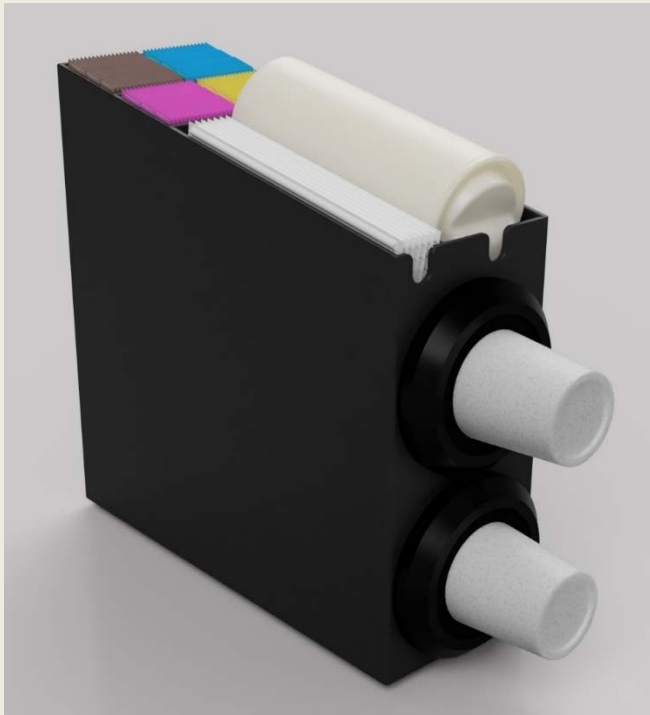

# MBH International Sales, Inc.

Introducing our new ultra-compact countertop cup dispenser!

## Cafecito:

This ultra -compact Countertop Cup & Lid Dispensing Cabinet features SLR-1S baffle-type cup dispensers combined with a durable and stylish polystyrene cabinet specifically designed for limited space applications in coffee shops, cafes, coffee stations, smaller c-stores, and food courts. Unique cabinet design incorporates a high impact ABS plastic top to provide storage for lids, straws, stir-sticks and condiment packets.

Model Number	Number of SLR-1S dispensers	Cup Sizes	Cup Rim Diameter Range	Dimensions
<b>Cafecito</b> (SLR-SL1-2BT)	2	4 - 24 oz (118 ml - 710 ml)	2-1/2" - 3-7/8" (64mm - 99mm)	6-3/4"w x 17-1/4"d x 17-1/4"high (171mm w x 438mm d x 438mm h)